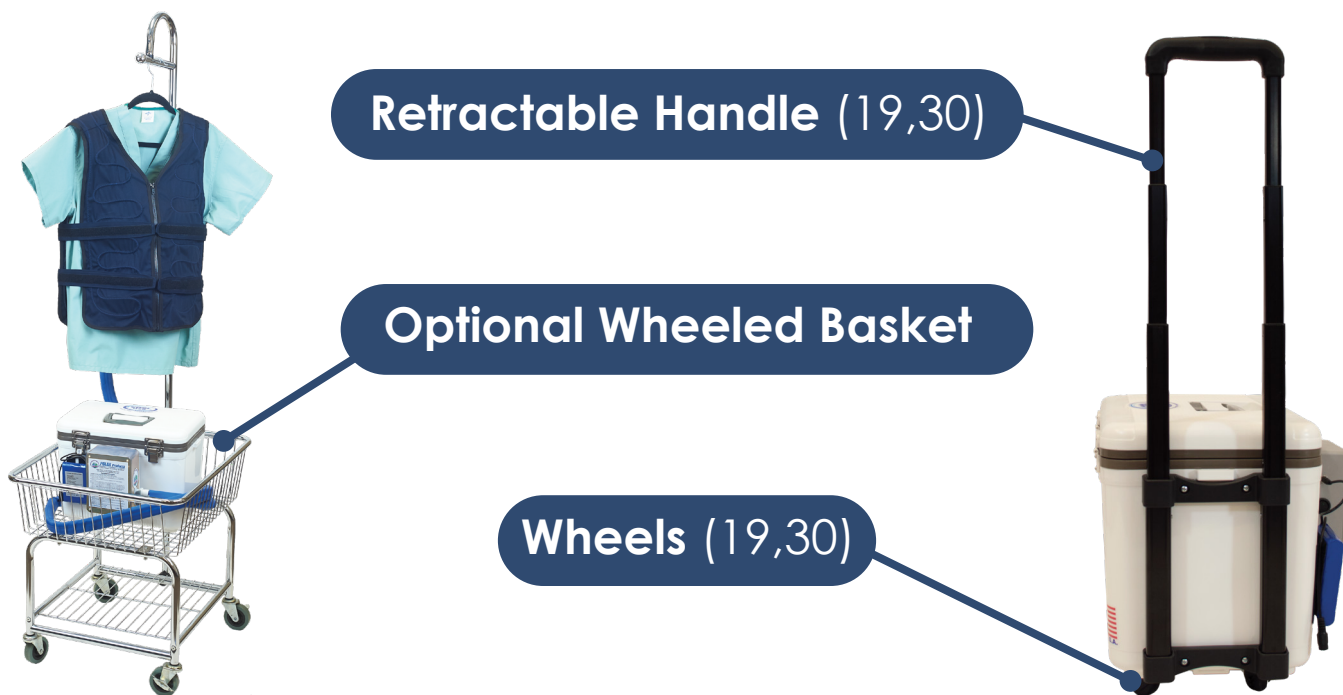

Provides a snug, and lightweight fit. No adjustments are required.

The fitted style vest is constructed of a high quality fabric with a small amount of stretch which allows for a comfortable, slim fit.

S - M - L - XL - 2XL - 3XL - 4XL

Cooling Reservoirs In Three Sizes

We offer three different sizes of cooling reservoirs to fit your needs. The larger the reservoir, the more ice you can use and therefore the longer your cooling will last. The 13, 19 and 30 quart cooling reservoirs are constructed with high performance coolers which feature neoprene gasket seals, high density insulation and stainless steel compression latches. These dry boxes will not leak if knocked over.

Lithium-ion Battery Pack

Allows the unit to be run for up to 6 hours without a power supply cord running to the wall.

Integrated Wheels & Retractable Handle or Optional Wheeled Cart

The 19 and 30 systems come standard with integrated wheels and retractable handle for easy mobility of the cooling reservoir. We also offer a wheeled basket cart that you can get instead of the wheels and retractable handle. This cart includes space for hanging the vest and storing the cooling reservoir and tubing when not in use.